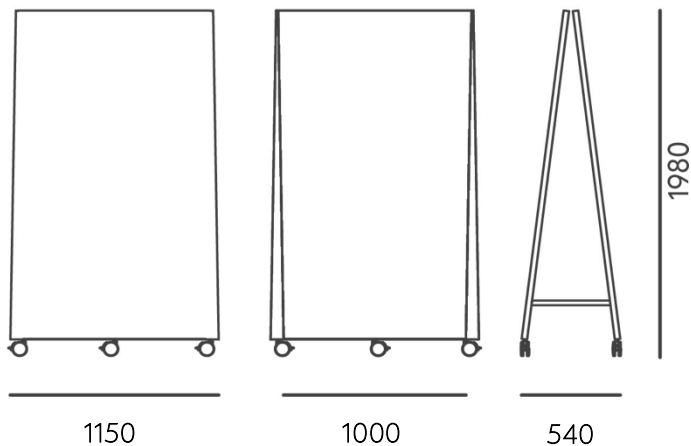

WEIGHT

42 kg (92.59 lb)

COLOR

white

DIMENSIONS

L 1150 x B 540 x H 1980mm
(L 45.27 x W 21.26 x H 77.95 in)

CURVED

LINEAR