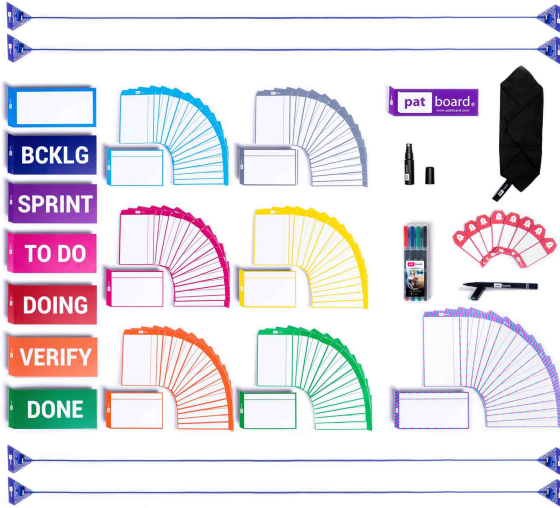

MOVING WALLS

KANBAN-SCRUM TOOLKIT

DESCRIPTION

This high quality and durable agile tool set transforms any whiteboard into a full scrum or kanban board.

The PATboard Task Cards are magnetic, stackable and reusable. They are a perfect addition to every lean, scrum or kanban board.

OPTIONS

The tool kit is also available for non-magnetic surfaces like glass or any other 100% flat surface.

COMPONENTS

- 127 task and story cards
- Non-permanent markers (black, red, blue, green)
- Cleaning set